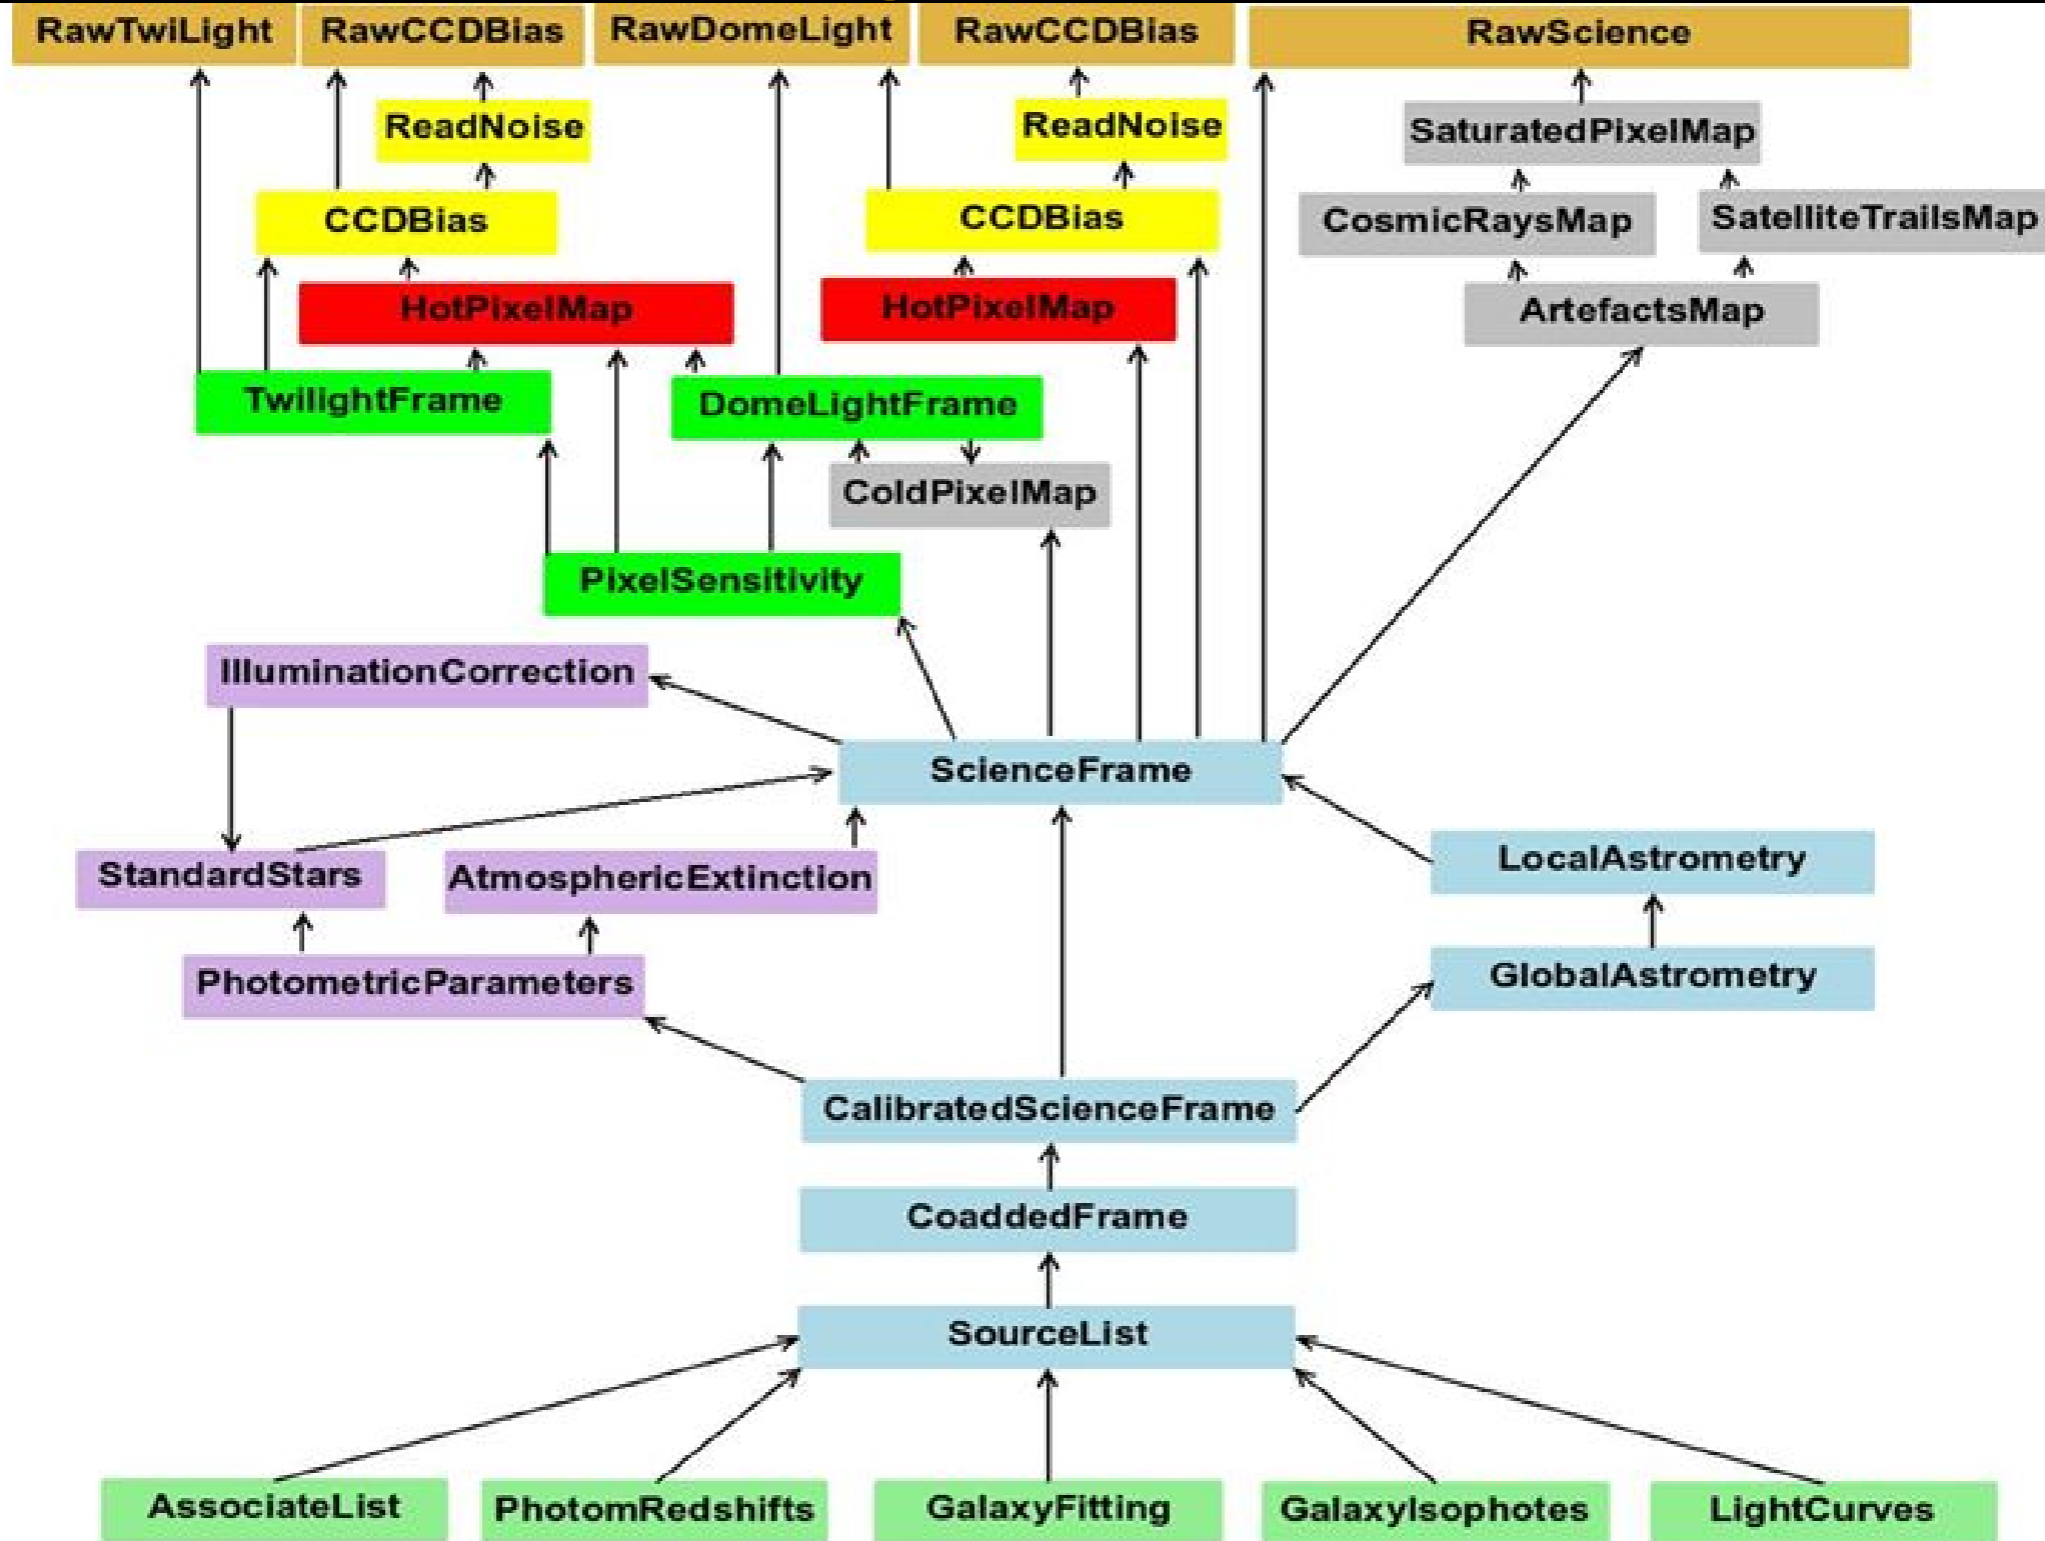

WISE: extreme data-lineage; all I/O via DataBase

See talk Edwin Valentijn, EWASS - AstroInformatic, Friday June 30